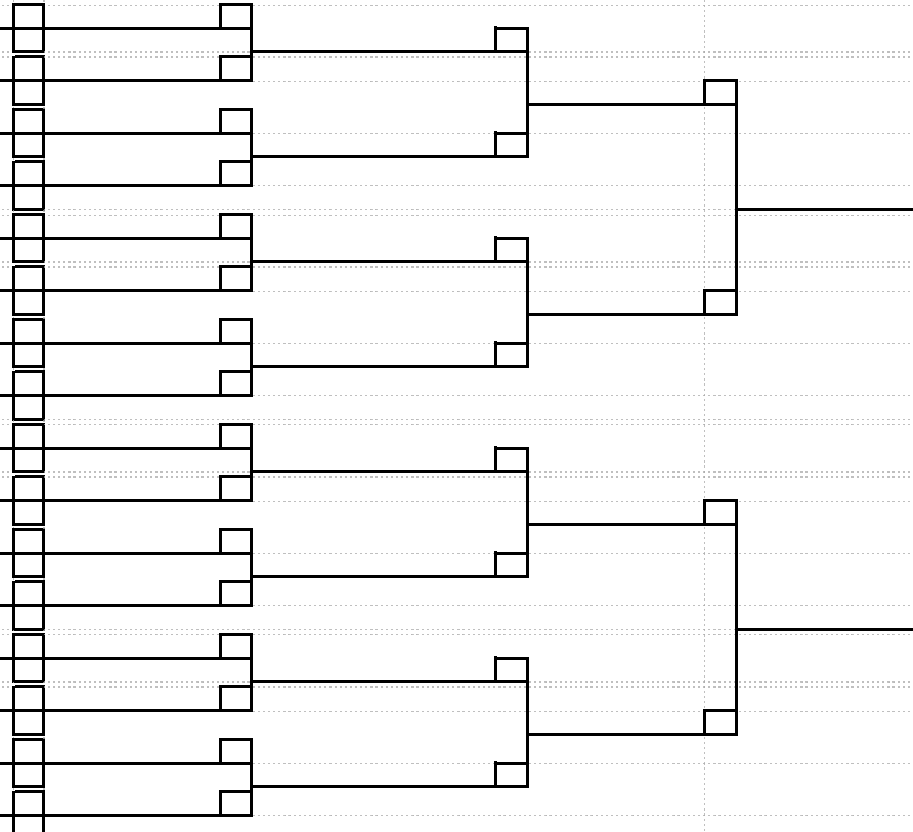

33
34
35
36
37
38
39
40
41
42
43
44
45
46
47
48

**Port Natal Novice Singles 2021
Sponsored by Wakefields Berea**

Round No's
1   2   3   4   5

49
50
51
52
53
54
55
56
57
58
59
60
61
62
63
64