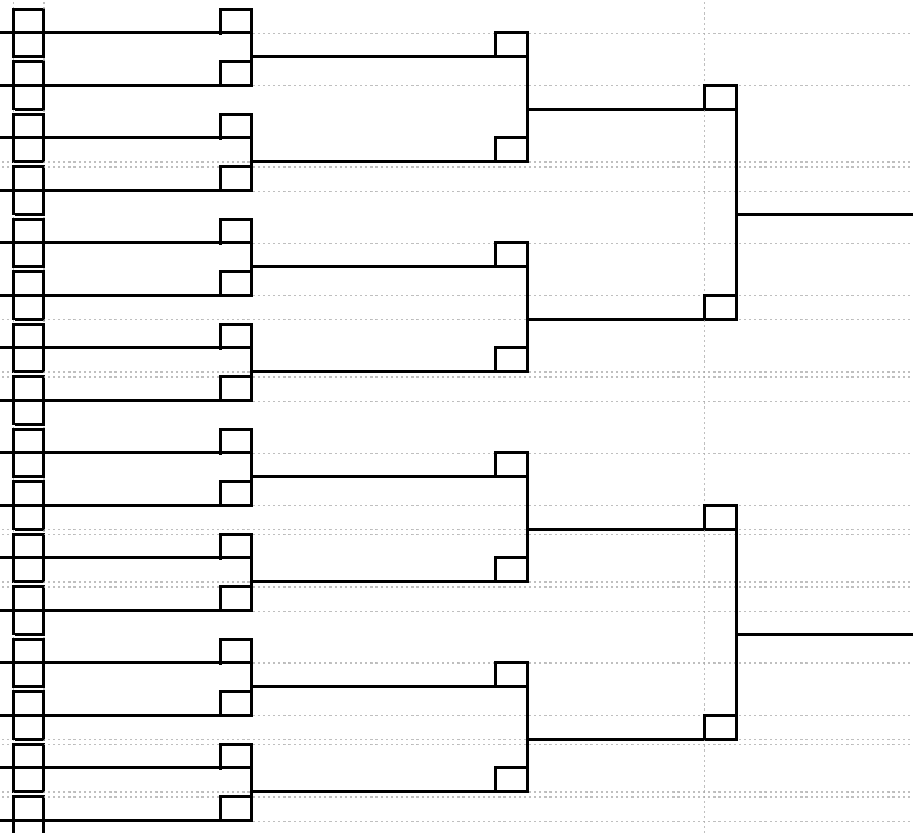

Port Natal Ladies Novice Singles 2021
Sponsored by Wakefields Berea

	1	2	3	4	5	
1	SPK, K Christensen					
	AMZ, K Glover					
2	NLS, K Nofal					
	COL, L Carolan					
3	UCC, F Pedlar					
	WNT, T Rautenbach					
4	CWT, S Moodley					
	WNT, A Booysen					
5	COL, R Wilson					
	LDE, J Wilkinson					
6	FWD, M Gouws					
	MCC, C Botes					
7	MCC, H Wright	MCC, H Wright				
	Bye					
8	WCC, C Etherington	WCC, C Etherington				
	Bye					
9	MCC, V Shirley	MCC, V Shirley				
	Bye					
10	AMZ, L Levy	AMZ, L Levy				
	Bye					
11	MCC, G Coffey	MCC, G Coffey				
	Bye					
12	AMZ, H Lindsay	AMZ, H Lindsay				
	Bye					
13	WCC, C Bailey	WCC, C Bailey				
	Bye					
14	BER, M Atherstone	BER, M Atherstone				
	Bye					
15	AMZ, J Fagan	AMZ, J Fagan				
	Bye					
16	MCC, M Strauss	MCC, M Strauss				
	Bye					

Port Natal Novice Singles 2021
Sponsored by Wakefields Berea

	1	2	3	4	5	
17	QBH, M Gouws	QBH, M Gouws				
	Bye					
18	HLY, P Arkell	HLY, P Arkell				
	Bye					
19	BER, L Breedt	BER, L Breedt				
	Bye					
20	HLY, N Hayes	HLY, N Hayes				
	Bye					
21	LPK, B Nel	LPK, B Nel				
	Bye					
22	HCT, P Jackso	HCT, P Jackso				
	Bye					
23	LPK, A Cloete	LPK, A Cloete				
	Bye					
24	WCC, C Gilson	WCC, C Gilson				
	Bye					
25	WCC, L du Rose	WCC, L du Rose				
	Bye					
26	HCT, P Potgieter	HCT, P Potgieter				
	Bye					
27	HCT, N Dummer	HCT, N Dummer				
	Bye					
28	MCC, M Haslehurst	MCC, M Haslehurst				
	Bye					
29	HCT, L Carty	HCT, L Carty				
	Bye					
30	MCC, H Perling	MCC, H Perling				
	Bye					
31	WCC, L Pienaar	WCC, L Pienaar				
	Bye					
32	HCT, G Manion	HCT, G Manion				
	Bye					

Port Natal Novice Singles 2021
Sponsored by Wakefields Berea

33
34
35
36
37
38
39
40
41
42
43
44
45
46
47
48

**Port Natal Novice Singles 2021
Sponsored by Wakefields Berea**

Round No's
1 2 3 4 5

49
50
51
52
53
54
55
56
57
58
59
60
61
62
63
64

**Port Natal Novice Singles 2021
Sponsored by Wakefields Berea**

Final 8
6 7 8 9

A
B
C